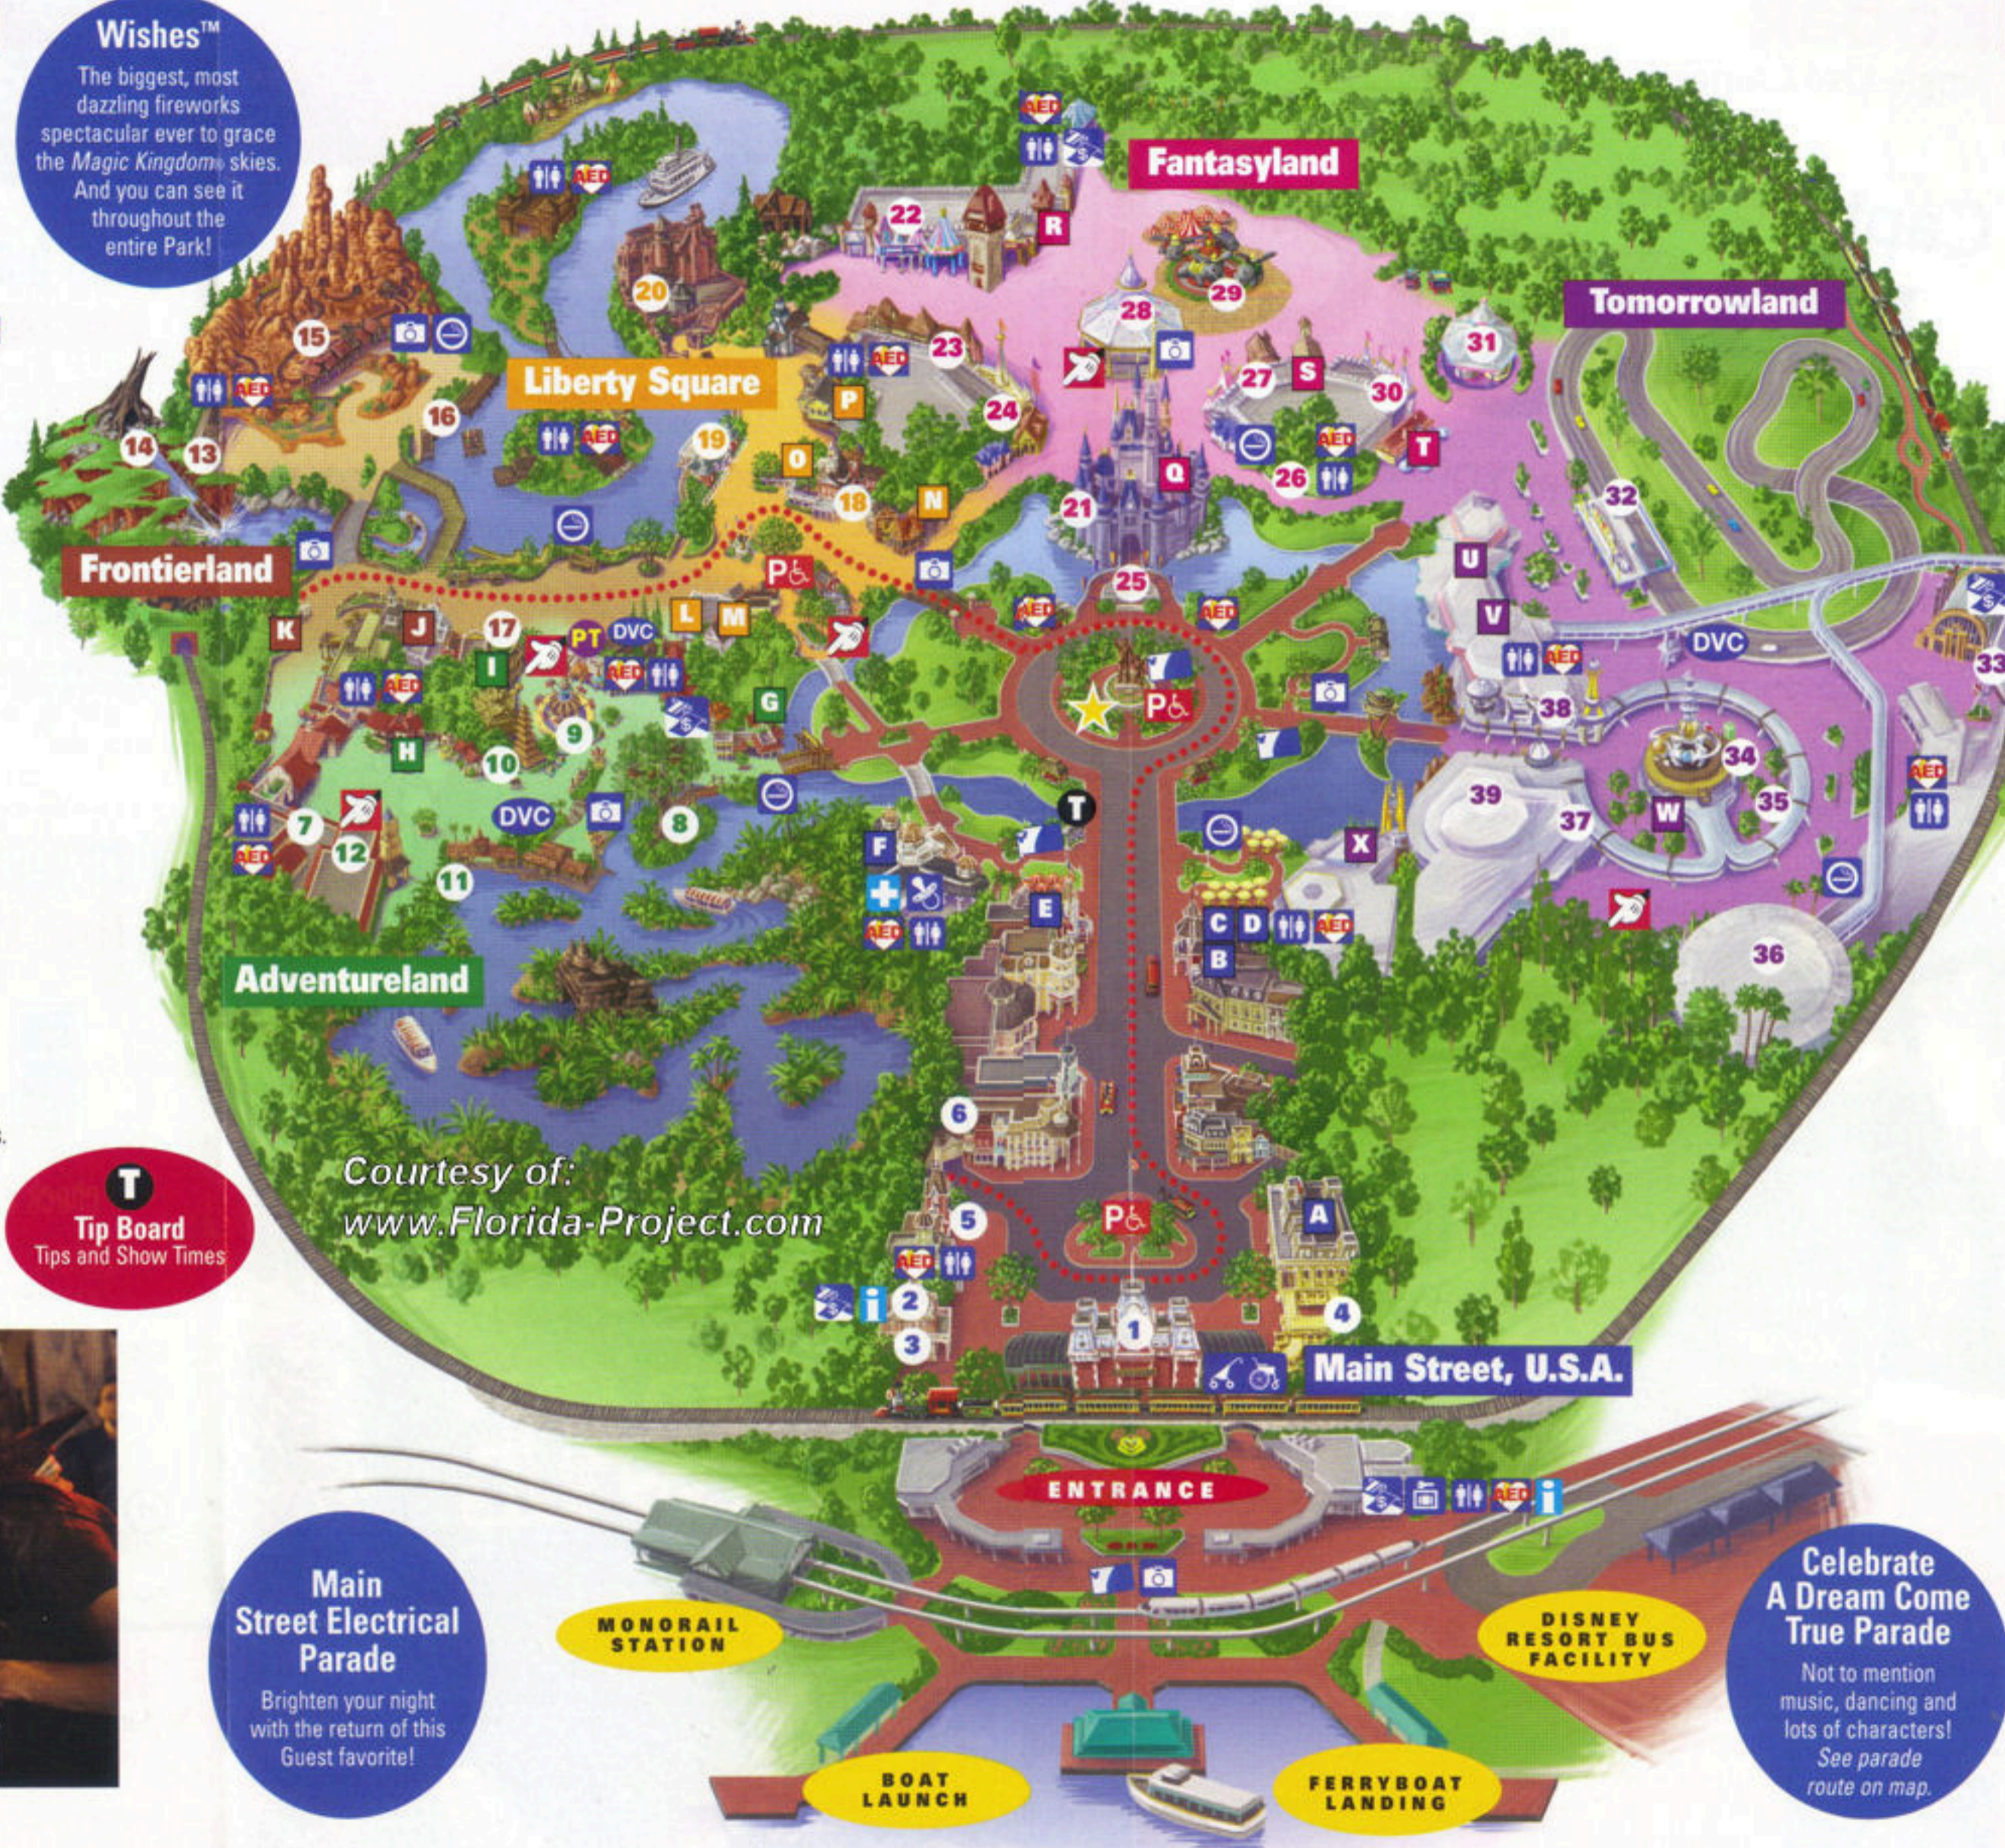

Courtesy of:
www.Florida-Project.com

Main Street Electrical Parade
Brighten your night with the return of this Guest favorite!

Celebrate A Dream Come True Parade
Not to mention music, dancing and lots of characters! See parade route on map.

Tomorrowland

1. ### ATTRACTIONS
1. **Tomorrowland Indy Speedway** Drive a racecar. Minimum height 32"/81cm; Minimum height to ride alone 54"/137cm.
  2. **Space Mountain** Indoor roller coaster. Minimum height 44"/112cm.
  3. **Astro Orbiter** Fly outdoors in a spaceship.
  4. **Tomorrowland Transit Authority PeopleMover** HC Roll through Tomorrowland. Presented by Alamo® Car Rental.

Move! Shake! Celebrate! Street Party
Dance and sing with some of your favorite characters, performing multiple times daily. See TIMES GUIDE.

1. **Walt Disney's Carousel of Progress** HC Audio-Animatronics show through time.
2. **Buzz Lightyear's Space Ranger Spin** HC Intergalactic interactive adventure. Inspired by Disney•Pixar's "Toy Story 2."
3. **Stitch's Great Escape!** Dark, interactive alien experience. Minimum height 40"/102cm.
4. **Monsters, Inc. Laugh Floor** Help power the city of Monstropolis as you laugh with Mike Wazowski and friends during this hilarious, interactive show. Inspired by Disney•Pixar's "Monsters, Inc."

DINING

- **U** **Cosmic Ray's Starlight Cafe** Burgers, chicken baskets, rotisserie chicken, sandwiches and salads. Hosted by Coca-Cola®.
- **V** **Auntie Gravity's Galactic Goodies** Ice cream, smoothies, sundaes.
- **W** **The Lunching Pad** Specialty hot dogs, pretzels and frozen Coca-Cola.
- **X** **Tomorrowland Terrace Restaurant** Burgers, pasta, sandwiches and salads. Open seasonally.

Guest Amenities

- Restrooms
- First Aid Presented by Florida Hospital
- Guest Relations
- ATMs Presented by CHASE
- Automated External Defibrillators
- Designated smoking area
- Baby Care Center
- Locker rentals
- Kodak® PictureSpot
- Disney's PhotoPass® Service
- Disney Vacation Club® Information Center
- Pin Trading location
- Stroller/Wheelchair rentals
- Disney FASTPASS® Subject to availability
- Parade Route

Attractions Info

- Parade Viewing for Guests with disabilities
- May be frightening for children
- Character Greetings
- Physical considerations See reverse side
- Minimum height requirement Rider switch available
- May remain in wheelchair/ECV
- Must transfer from wheelchair/ECV
- Must transfer to standard wheelchair
- Must transfer to standard wheelchair, and then to ride vehicle
- Must be ambulatory
- Reflective Captioning

Devices Available at Guest Relations

- Handheld Captioning
- Video Captioning
- Assistive Listening
- Audio Description

Dining

- Table-service advance reservations strongly recommended. Call 407-WDW-DINE (939-3463)
- **PRICING PER PERSON:**
- = $14.99 and under
- = $15-$35.99
- = $36-$59.99
- **B** Breakfast   **L** Lunch
- **D** Dinner   **S** Snack